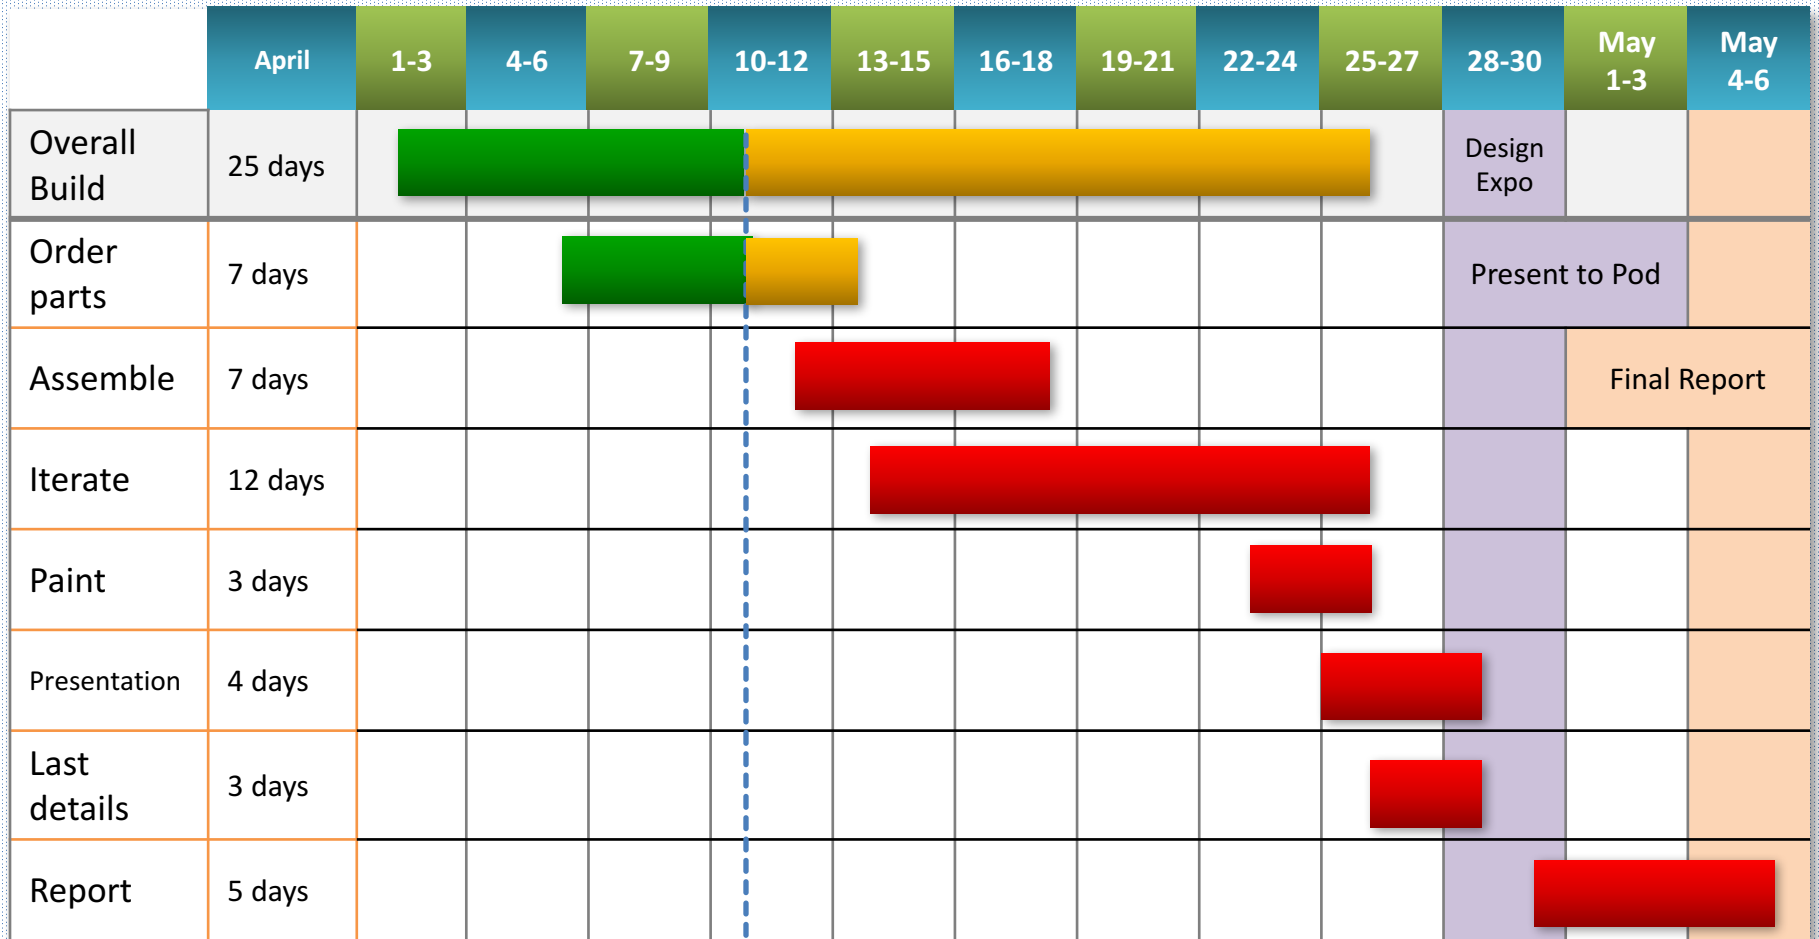

Gantt Chart for Electric Longboard

Sid Nigam

Today

Complete Incomplete Not Started